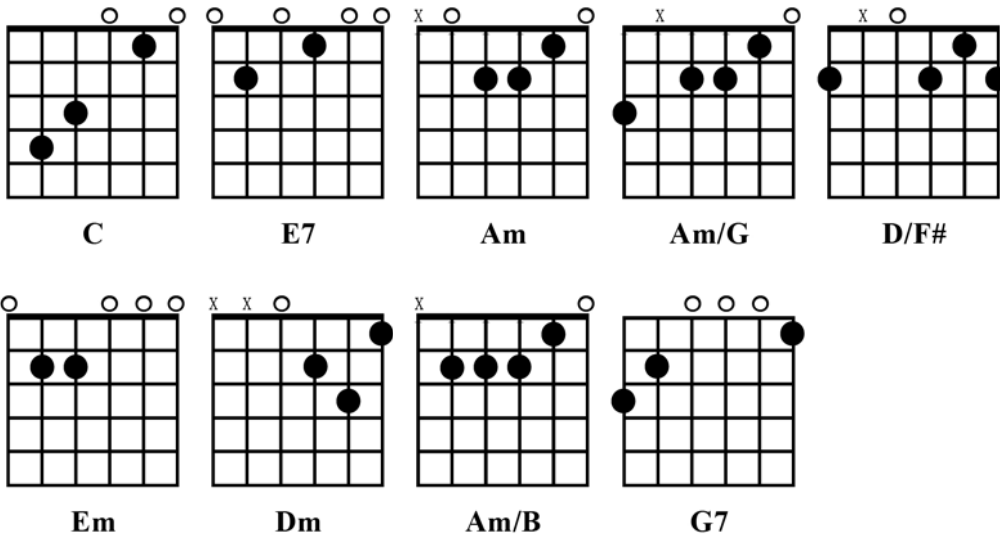

Sunshine

C

Sunshine

E7

Is it a bad sign?

Am Am/G D7/F#

Something's moving inside me

C E7 Am

Should I put a light into the dark?

Am Em

You raise your eyes up to the sky

Am Em

There's so much more to do besides

Dm Am

Come and stand up off your knees

E7 Am

There ain't no saints in the balcony

Am **Em**
If love's forever there's no end
Am **Em**
But could we ever break or bend?

C **E7**
What if this is just a lie
Am Am/G D/F#
We let ourselves pretend?

C
Sunshine
E7
Is it a bad sign
Am Am/G D7/F#
Something's moving inside me
C E7 Am G7
Should I put a light into the dark
C
Sunshine
E7
It's just about time
Am Am/G D7/F#
To see what's beyond the stars
C E7 Am
Sunshine show some light for me

Am **Em**
Illuminate what lies below
Am **Em**
You can't reveal what you don't know
Dm **Am**
Come on, stand up on your feet
E7 **Am** **Am/B**
Face each tidal wave we meet
C **E7** **Am** **Am/G** **D/F#**
Let your love lift upward from a solitary seed