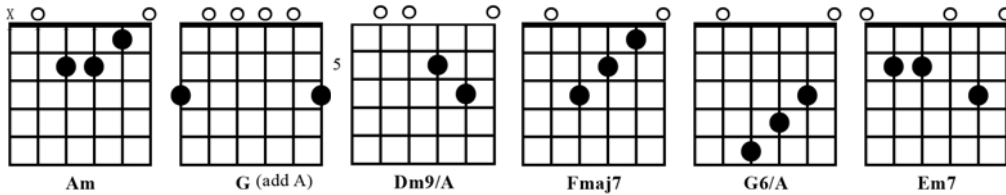

RIVER OPENS WIDE

Am G (addA) Dm9/A Am G (add A) Dm9/A

Am G6

Love is an ocean

Dm9/A

Twice as deep as it is wide

Am G6

And I've waited a lifetime